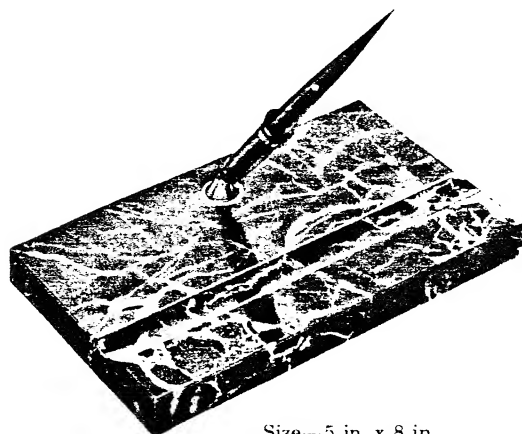

Size—5 in. x 8 in.